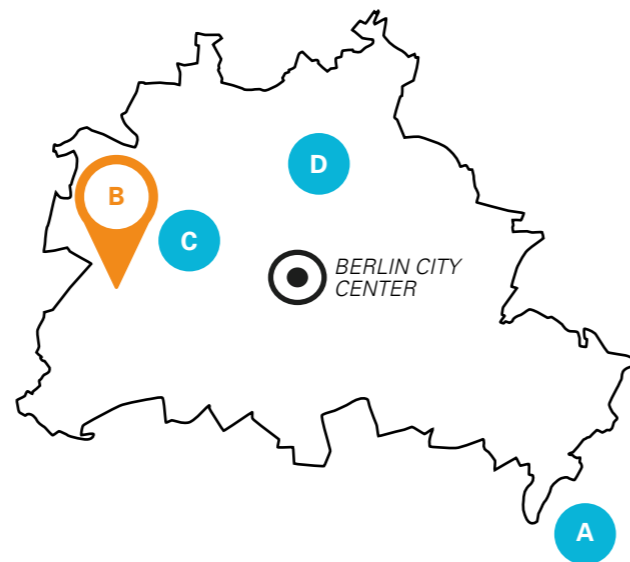

RIGHT NEXT DOOR: THE POOL OF THE OLYMPIC STADIUM

BERLIN, MUSEUM ISLAND

DAILY ACTIVITIES
IN BERLIN

PRICES

Dates & prices

LOCATION

Youth center in Berlin's Olympiapark

GERMAN COURSE

LAKE SCHLIERSEE

LOCATION

A study center in Josefstal, a village in the Bavarian Alps on Lake Schliersee and 50 km south of Munich

FACILITIES

campus with on-site accomodation, fireplace, barbecue, volleyball court, table tennis, pool table

PRICES
Dates & prices

SCHOOL LOCATIONS

Berlin, Bayreuth, Bremen, Darmstadt, Dresden Hamburg, Koblenz, Lübeck, Minden, Nürnberg, Wiesbaden: [read more](#)

» AGES

- Day schools: 14-17 years
- Boarding schools: 11-17 years