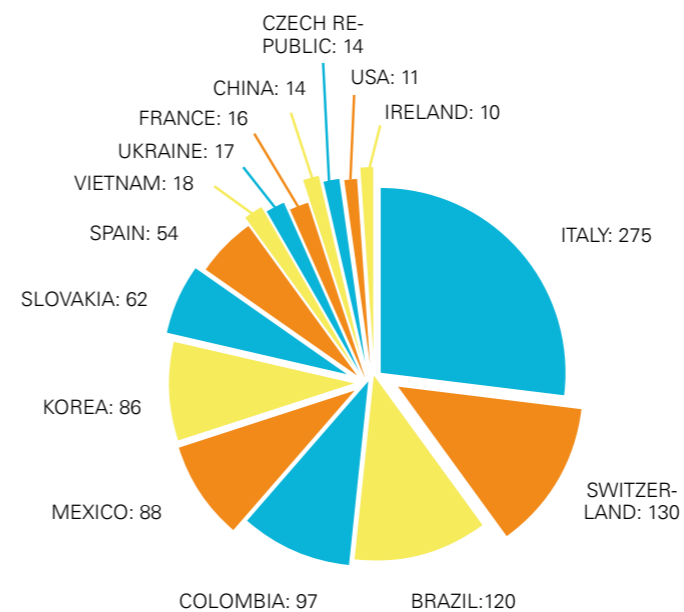

University Pathway Germany

WHY GLS – UNIQUE SELLING POINTS

- » 5 time winner of the [Star School Germany](#) award
- » 4 decades of experience
- » Wide age range: 7 to 18
- » Summer camps in attractive and metropolitan regions: Berlin and Munich

STUDENT AGES & NATIONALITIES

More than 1200 kids & teens from all over the world attend GLS programs every year.

SUMMER CAMPS IN BERLIN & MUNICH

*Others: Albania, Australia, Austria, Azerbaijan, Belarus, Belgium, Bosnia and Herzegovina, Canada, China, Colombia, Croatia, Denmark, Ecuador, Estonia, Finland, Georgia, Greece, Hongkong, Hungary, Israel, Japan, Kazakhstan, Kenya, Latvia, Lithuania, Luxembourg, Malta, Montenegro, Netherlands, North Macedonia, Norway, Pakistan, Philippines, Portugal, Romania, Serbia, Singapore, Slovakia, Slovenia, South Korea, Sweden, Switzerland, Tunisia, United Arab Emirates, Uzbekistan, Venezuela

» Find student profiles in the [GLS Community!](#) «

HIGH SCHOOL 2016-2023

> 10 STUDENTS

< 10 STUDENTS

SUMMER CAMPS IN BERLIN

AGES 12-18

GERMAN
4 lessons per day
(4 or 5 in Berlin
Westend)

SAMPLE WEEK