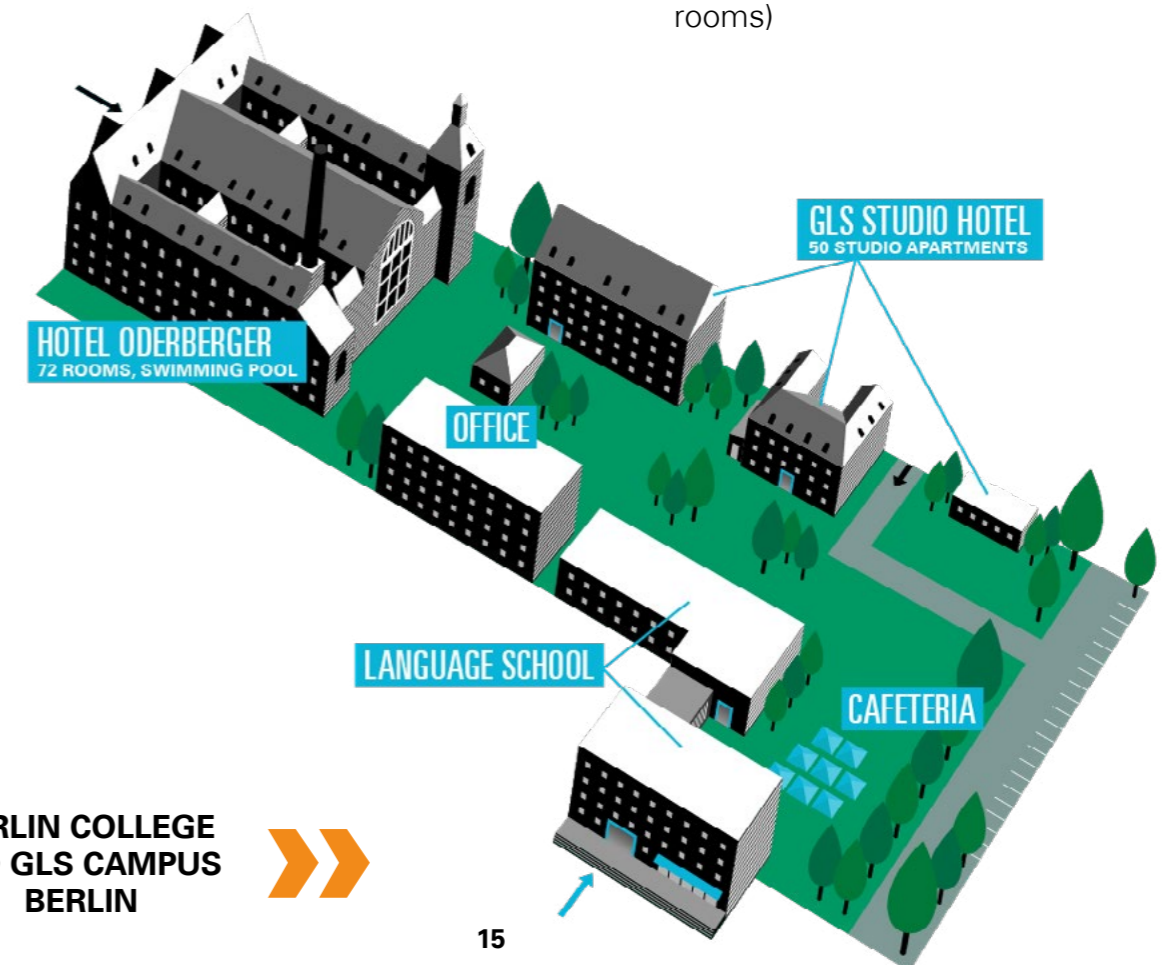

 **PRICES**
Dates & prices

LOCATION

On the GLS Campus in Berlin, in trendy Prenzlauer Berg

CAPACITY

160 students at a time

FACILITIES

GLS campus with 60 classrooms, canteen, garden, studio apartments

GERMAN COURSE

20 lessons (in the afternoon) with max. 12 students per class on 4 levels: beginners, elementary, intermediate, advanced

ACTIVITIES & EXCURSIONS

2 daily activities & one full day trip on Saturdays

ACCOMMODATION

Either our **Studio Hotel** on campus (3-5 bed rooms) or a hostel off-campus (shared rooms)

SUMMER CAMPS IN MUNICH AGES 7-17

SUMMER CAMP MUNICH ADVENTURE

GERMAN*
4 lessons
per day

SAMPLE WEEK

	MORNING	AFTERNOON	EVENING
SUN	Arrival* until 5pm	Introduction and language test	Welcome evening
MON	German lessons	Adventure hiking with GPS	Barbecue
TUE	German lessons	Constructing a float	Video evening
WED	German lessons	Swimming in waterfall	Games evening
THU	German lessons	Half-day excursion	Campfire
FRI	German lessons	Bike parcours	Showtime
SAT	Excursion to Munich		Evening disco
SUN	Departure* or optional excursion to Castle Neuschwanstein		 *GLS arranges transfers to/from Munich station/airport

AGES FEATURES

- A** **MUNICH YOUNG & FUN** 7-14 *English courses available as well, campus in the Bavarian Alps, 50 km south of Munich
- B** **MUNICH ADVENTURE** 12-17 Beautiful hotel at Lake Spitzingsee, action-packed with lots of outdoor activities
- C** **MUNICH CASTLE** 14-17 On the banks of River Isar in the city center of Munich