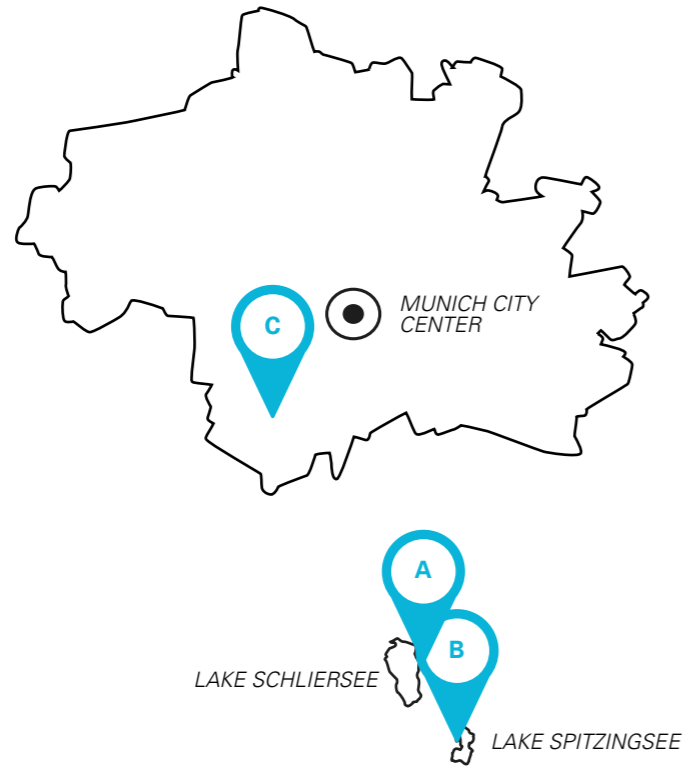

GERMAN*
4 lessons
per day

SAMPLE WEEK

	MORNING	AFTERNOON	EVENING
SUN	Arrival* until 5pm	Introduction and language test	Welcome evening
MON	German lessons	Adventure hiking with GPS	Barbecue
TUE	German lessons	Constructing a float	Video evening
WED	German lessons	Swimming in waterfall	Games evening
THU	German lessons	Half-day excursion	Campfire
FRI	German lessons	Bike parcours	Showtime
SAT	Excursion to Munich		Evening disco
SUN	Departure* or optional excursion to Castle Neuschwanstein		*GLS arranges transfers to/from Munich station/airport

AGES FEATURES

- **A** **MUNICH YOUNG & FUN** 7-14 *English courses available as well, campus in the Bavarian Alps, 50 km south of Munich
- **B** **MUNICH ADVENTURE** 12-17 Beautiful hotel at Lake Spitzingsee, action-packed with lots of outdoor activities
- **C** **MUNICH CASTLE** 14-17 On the banks of River Isar in the city center of Munich