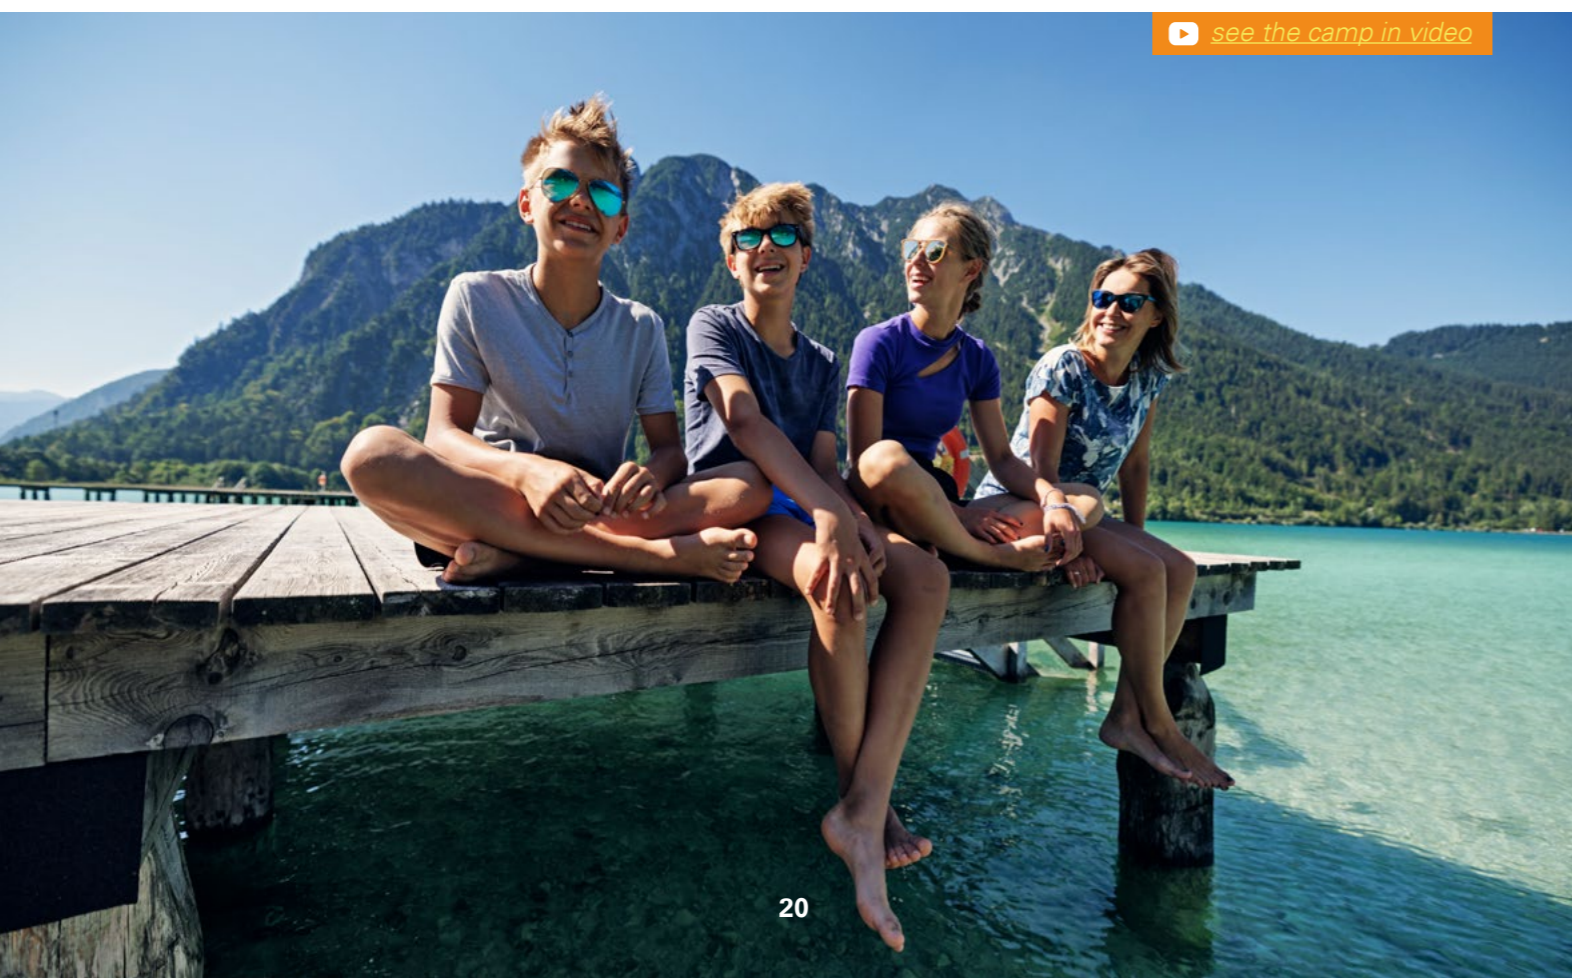

MUNICH ADVENTURE

AGES 12 -17

Munich Adventure is for students who want to explore Munich, but also love nature and being outdoors.

LAKE SCHLIERSEE

[see the camp in video](#)

2 EXCURSIONS PER WEEK

PRICES

Dates & prices

LOCATION

Hotel on Lake Spitzingsee, 50 km south of Munich

CAPACITY

80 students at a time

FACILITIES

Beautifully restored hotel with lake and mountain view, 7 spacious classrooms, garden, fitness room, TV room, sauna

GERMAN COURSE

20 lessons with max. 12 students per class on 3 levels: elementary, intermediate, advanced

ACTIVITIES & EXCURSIONS

2 daily activities & 2 excursions per week e.g. to Munich (one full-day, one half-day)

ACCOMMODATION

On campus in 3-4 person bedrooms with own shower/WC, full board in the hotel cafeteria