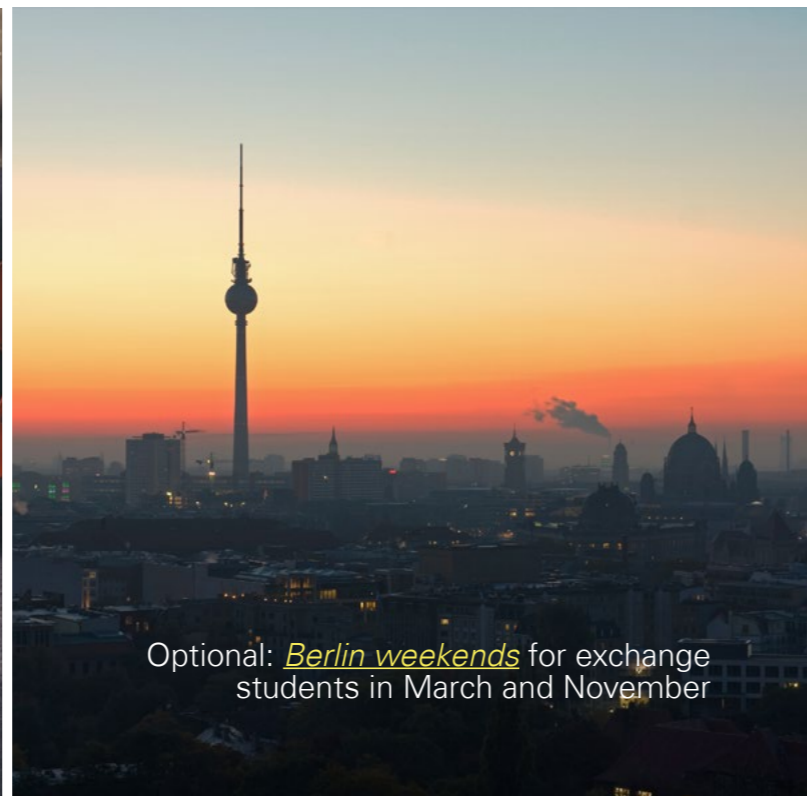

PRICES
Dates & prices

SCHOOL LOCATIONS

Berlin, Bayreuth, Bremen, Darmstadt, Dresden Hamburg, Koblenz, Lübeck, Minden, Nürnberg, Wiesbaden: [read more](#)

» AGES

- Day schools: 14-17 years
- Boarding schools: 11-17 years

» DURATION

- Day schools: 2-11 months
- Boarding schools: min. 1 year

» STARTING DATES

- Stays of 6 months or more: February or August
- Shorter stays: Anytime all year round

» REQUIREMENTS

- German on level A2 (upper elementary)
- or preparatory German course at the GLS German Language School in Berlin