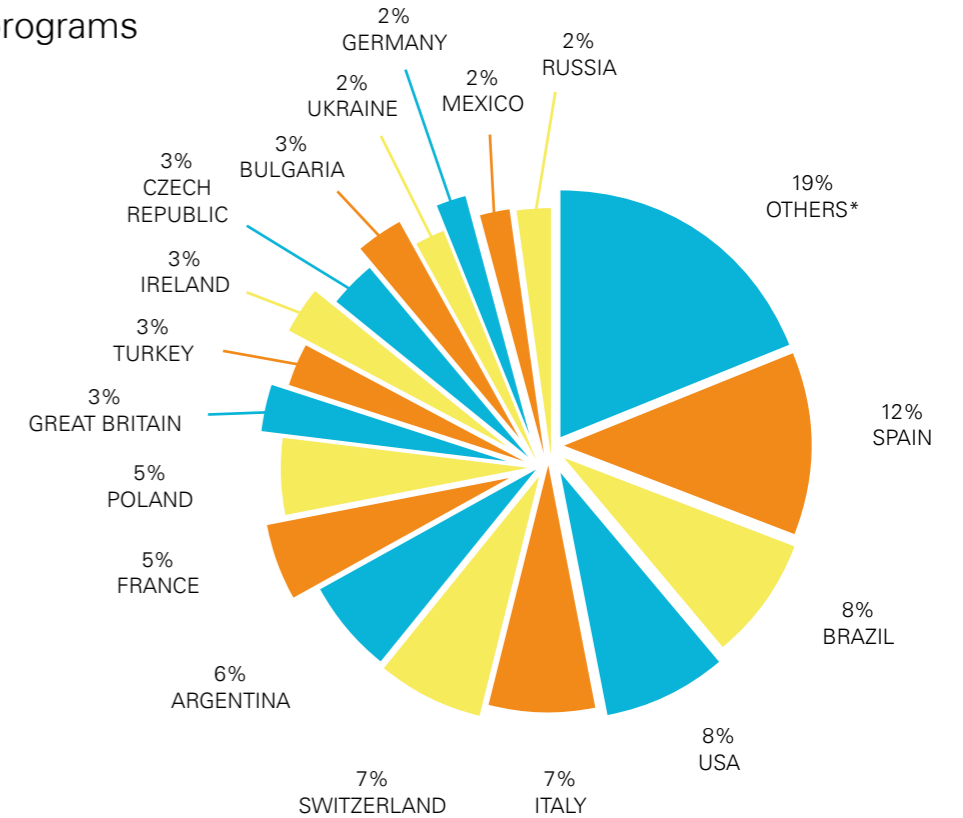

ABOUT

GLS EST. 1983

What began as a one woman show in 1983, is now a company with 170 employees and annually more than 5000 students from all over the world. [Learn more](#)

Barbara Jaeschke (center) who founded GLS in 1983, is directing it till today - together with her daughters Dr. Verena Jaeschke (left) and Dr. Reemda Jaeschke (right).

University Pathway Germany

WHY GLS – UNIQUE SELLING POINTS

- » 5 time winner of the [Star School Germany](#) award
- » 4 decades of experience
- » Wide age range: 7 to 18
- » Summer camps in attractive and metropolitan regions: Berlin and Munich

STUDENT AGES & NATIONALITIES

More than 1200 kids & teens from all over the world attend GLS programs every year.

SUMMER CAMPS IN BERLIN & MUNICH

*Others: Albania, Australia, Austria, Azerbaijan, Belarus, Belgium, Bosnia and Herzegovina, Canada, China, Colombia, Croatia, Denmark, Ecuador, Estonia, Finland, Georgia, Greece, Hongkong, Hungary, Israel, Japan, Kazakhstan, Kenya, Latvia, Lithuania, Luxembourg, Malta, Montenegro, Netherlands, North Macedonia, Norway, Pakistan, Philippines, Portugal, Romania, Serbia, Singapore, Slovakia, Slovenia, South Korea, Sweden, Switzerland, Tunisia, United Arab Emirates, Uzbekistan, Venezuela