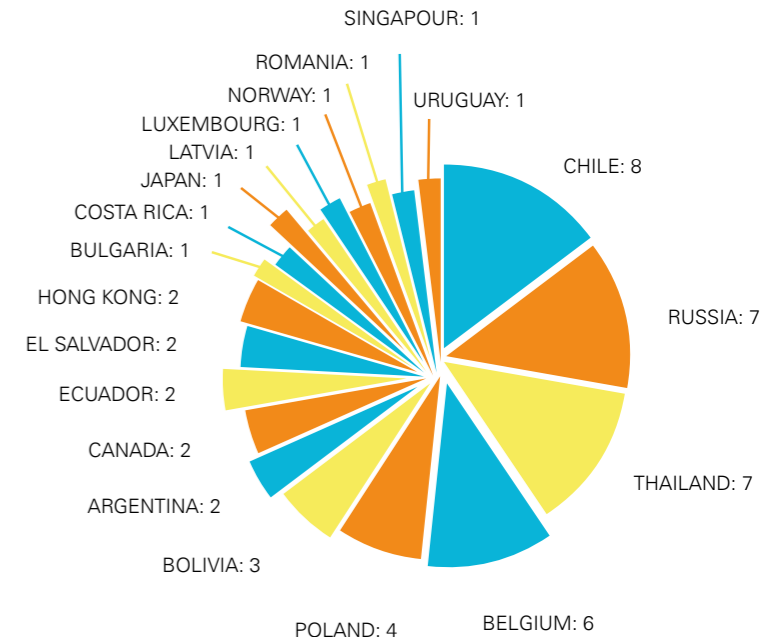

University Pathway Germany

WHY GLS – UNIQUE SELLING POINTS

- » 5 time winner of the [Star School Germany](#) award
- » 4 decades of experience
- » Wide age range: 7 to 18
- » Summer camps in attractive and metropolitan regions: Berlin and Munich

STUDENT AGES & NATIONALITIES

More than 1200 kids & teens from all over the world attend GLS programs every year.

SUMMER CAMPS IN BERLIN & MUNICH

*Others: Albania, Australia, Austria, Azerbaijan, Belarus, Belgium, Bosnia and Herzegovina, Canada, China, Colombia, Croatia, Denmark, Ecuador, Estonia, Finland, Georgia, Greece, Hongkong, Hungary, Israel, Japan, Kazakhstan, Kenya, Latvia, Lithuania, Luxembourg, Malta, Montenegro, Netherlands, North Macedonia, Norway, Pakistan, Philippines, Portugal, Romania, Serbia, Singapore, Slovakia, Slovenia, South Korea, Sweden, Switzerland, Tunisia, United Arab Emirates, Uzbekistan, Venezuela

» Find student profiles in the [GLS Community!](#) «

HIGH SCHOOL 2016-2023

> 10 STUDENTS

< 10 STUDENTS

SUMMER CAMPS IN BERLIN

AGES 12-18

GERMAN
4 lessons per day
(4 or 5 in Berlin
Westend)

SAMPLE WEEK